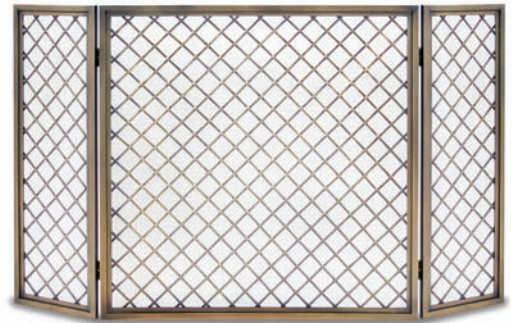

Item# 18088 29"H

**Sinclair
Single Panel**

Natural Iron
This versatile design will
enhance any décor from
classic to contemporary.

Item# 18251
39"W x 31"H

**Shadow Iron
Operable Door**

Natural Iron
Features access doors for
tending the fire, warm
natural iron finish.

Item# 18090

31"H

Odessa Bowed Screen

Black/Polished Nickel
Sleek and sophisticated styling define this screen black frame with polished nickel accents.

Item# 18256
39"W x 31"H

Hartwick Tri Panel

Offered in contemporary polished nickel or classic antique brass, this stunning screen will add instant warmth to any room. Center panel width: 30"

Item#	Side Width	Height	Finish
18242	10"	30"	Polished Nickel
18243	10"	30"	Antique Brass

Panorama Bowed Screen

With clean lines and modern finish, this screen will add instant class and elegance to any room.