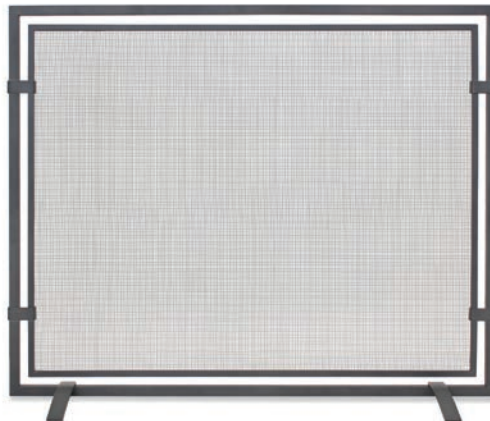

Item# 18344
39"W x 31"H

**Woodland
Tool Set**

Natural Iron
Three piece tool design with
an arched base to complement
bowed screen.

Item# 18087 30"H

**Sinclair
Tool Set**

Natural Iron
Four piece quality tool set
includes shovel, brush,
tongs and poker.

Item# 18088 29"H

**Sinclair
Single Panel**

Natural Iron
This versatile design will
enhance any décor from
classic to contemporary.

Item# 18251
39"W x 31"H

**Shadow Iron
Operable Door**

Natural Iron
Features access doors for
tending the fire, warm
natural iron finish.