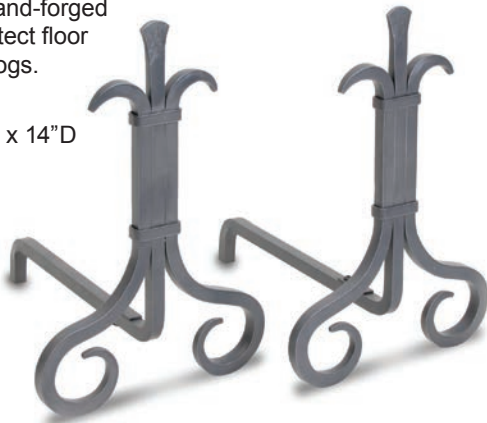

Item#	Front	Back	Bars
18633/5	22"	16"	6
18634/5	25"	21"	7
18635/5	28"	25"	8
18636/5	32"	27"	9

Note: Parcel shipment not available for grates.

ANDIRONS

Modern Tower

Polished Nickel
Ultra modern design with a pedestal base. Recommended use with gas fires.

Item# 18668
5"W x 16"H x 16.25"D

Fonda

Stylish modern design with a pedestal base. Available in three finishes.
8"W x 16"H x 14.25"D

Item#	Finish
18669	Polished Nickel/Black
18670	Antique Brass/Black
18671	Bronze/Black

Grand Forge

Natural Iron
Distinctive hand-forged andirons protect floor from rolling logs.

Item# 18672
11"W x 16"H x 14"D

Grand Tower

Beautiful two tone finish and solid construction ensure years of use.
6"W x 16"H x 14.675"D