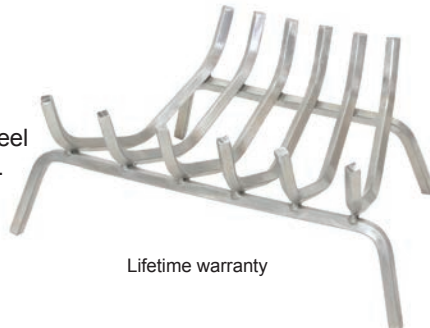

39"W x 31"H

Polished Nickel
Item# 18267

Natural Iron
Item# 18268

Black
Item# 18269

Newport Tool Set

304 Stainless Steel
Four piece tool set includes brush, poker, tongs and shovel.
Item# 18092 28"H

Newport Tri Panel

304 Stainless Steel
Indoor / Outdoor stainless steel screen with lifetime warranty.

Item#	Center Width	Center Height	Side Width	Side Height
18245	30"	32"	12"	30"

Newport Single Panel

304 Stainless Steel
Indoor / Outdoor stainless steel screen with lifetime warranty.
39"W x 31"H

Stainless Steel
Item# 18257

Lifetime warranty

Stainless Steel Grates

304 Stainless Steel
Stainless steel is ideal for indoor or outdoor applications. 4" Clearance, 16.25" Depth. Sold in bundles of five.

Stainless-Series