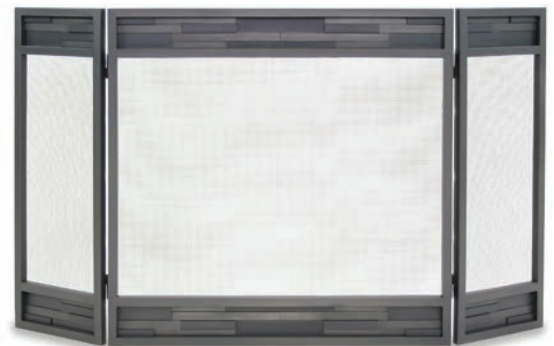

Lanier Tri Panel

Natural Iron

With layered iron tiles, this handsome screen will be the focal point of any hearth.