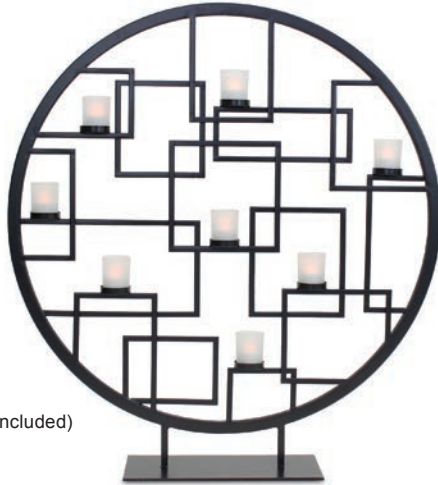

Reflections Tea Light Summer Screen

A decorator's dream! Features 8 distinctive tea light holders. No screen mesh included. Recommended for gas burning or decorative fireplaces.

31"W x 33.75"H

Polished Nickel
Item# 18264

Natural Iron
Item# 18265

Black
Item# 18266

(Candles not included)

Contemporary Summer Screen

Instantly transform your hearth with this contemporary summer screen. No screen mesh included. Recommended for gas burning or decorative fireplaces.

39"W x 31"H

Polished Nickel
Item# 18267

Natural Iron
Item# 18268

Black
Item# 18269