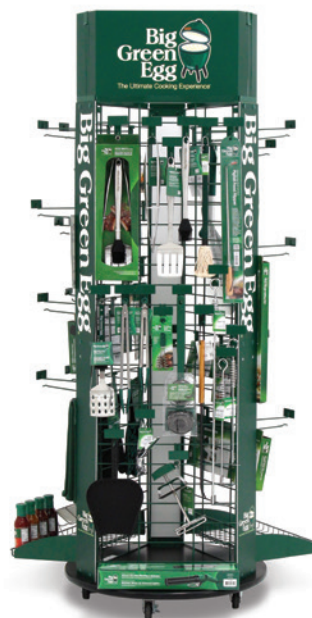

3-Panel EGGcessory Rack