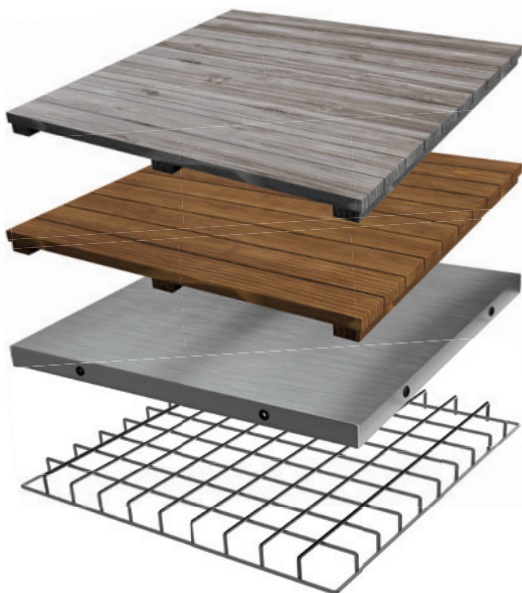

Modular Nest Inserts

Distressed Acacia Wood
Made of solid acacia wood. The surface is wire-brushed and finished with a neutral topcoat.

Acacia Wood
Made of solid acacia wood. Designed for outdoor use using slats and galvanized screws.

Stainless Steel Solid
Made of 304 stainless steel – ideal for heavy use, semi-commercial environments or outdoors.

Stainless Steel Grid
Made of 304 stainless steel. Can be inserted face up or face down.