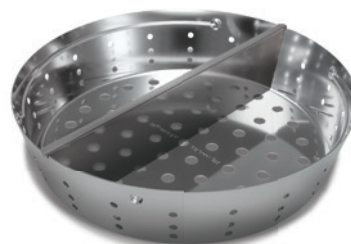

Stainless Steel Fire Bowls

Quickly lifts charcoal and ash out of the EGG for easy clean-up. Maximizes airflow for quicker startups. The 2XL and XL sizes include a divider for 2-zone charcoal burning.

ITEM #	EAN #	SIZE	CASE
122698	665719122698	2XL	2
122681	665719122681	XL	2
122674	665719122674	L	6
122667	665719122667	M	4
122650	665719122650	MX	4

122681 – XL with 2-zone divider