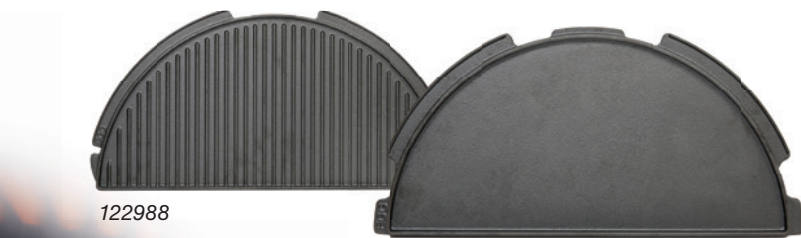

122988

122995

Half Moon Cast Iron Plancha Griddles

The dual-sided Half Moon Plancha Griddle features two handles and can be used individually or in pairs.

ITEM #	EAN #	SIZE	CASE
122995	665719122995	2XL, XL	2
122988	665719122988	2XL - L	5