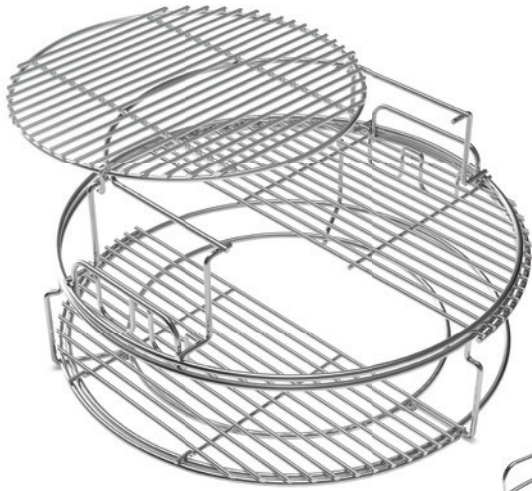

5 Piece EGGspander Kit

The Big Green Egg EGGspander System facilitates an extensive variety of cooking setups to fully utilize the versatility of the EGG. Kit includes one 2-Piece Multi-Level Rack, one 1-Piece convEGGtor Basket and two Stainless Half Grids. Other EGGcessories available separately.

ITEM #	EAN #	DESCRIPTION	SIZE	CASE
121226	665719121226	5-Piece EGGspander Kit	XL	2
120762	665719120762	5-Piece EGGspander Kit	L	3

Build an EGGspander System

Easily configure the EGGspander Kit for:

- convEGGtor basket
- Multi-zone, direct and indirect cooking
- Multi-tier cooking racks
- Raised grid cooking
- Direct “Cowboy Style”