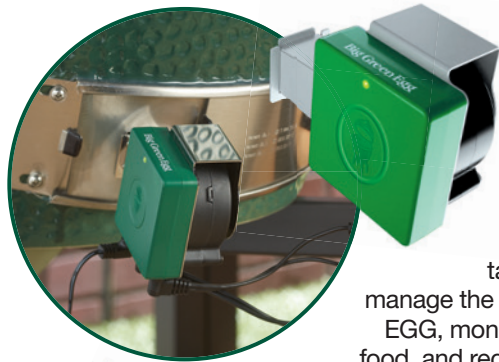

**Pizza & Baking Stones**

**Pizza & Baking Stones**  
 401274 - Diameter 21 in / 53 cm  
 401014 - Diameter 14 in / 36 cm  
 401007 - Diameter 12 in / 30 cm

**Deep Dish Baking Stone**  
 Diameter 14 in / 36 cm  
 Depth 2 in / 5 cm

### EGG Genius

This WiFi Enabled Interactive Temperature Controller controls the temperature of your EGG for worry-free cooking. Through your smartphone, tablet or computer, remotely manage the cooking temperature of the EGG, monitor the temperature of your food, and receive alerts when your cook is finished. Includes 2 thermometer probes; you can use up to 3 meat probes at once – additional meat probes with Y-cable purchased separately.