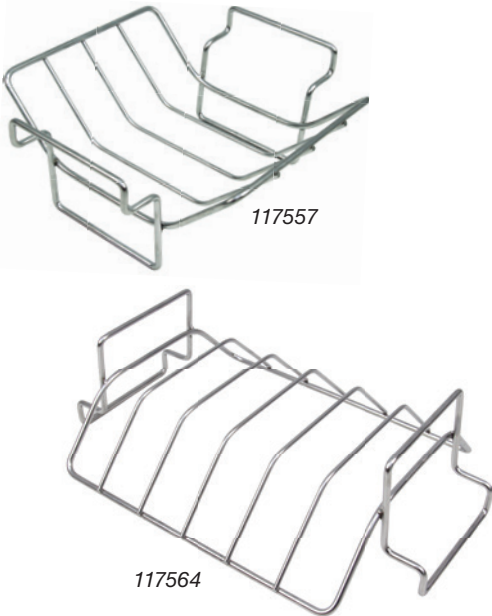

Stainless Steel Rib & Roast Racks

Our dual purpose, stainless steel Rib and Roast Racks can be used upright to hold roasts and poultry or can be flipped over to serve as an efficient rib rack.

ITEM #	EAN #	SIZE	CASE
117564	665719117564	2XL - L	6
117557	665719117557	2XL - S	6

Vertical Poultry Roasters

Vertical roasters hold a chicken or turkey upright during cooking for even browning and easier carving when done. The ceramic and beer can roasters hold liquid such as fruit juice or beer to add flavor to the poultry. All of our vertical roasters are dishwasher safe for easy clean up.

Stainless Steel Vertical Roasters

Both roasters fit 2XL - M EGGs

ITEM #	EAN #	TYPE	CASE
117458	665719117458	Chicken	6
117441	665719117441	Turkey	6