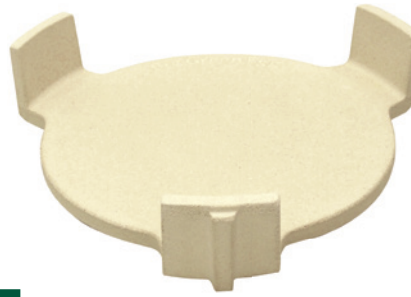

convEGGtor®

The convEGGtor is designed for indirect cooking on the Big Green Egg by providing a heat-directing barrier between the food and the charcoal, transforming your EGG into an outdoor convection oven.

ITEM #	EAN #	SIZE	CASE
401052	665719401052	XL	1
401021	665719401021	L	1
401038	665719401038	M	1
401045	665719401045	S	1
116604	665719116604	MX	1
114341	665719114341	MN	1

Large convEGGtor

The Big Green Egg is designed to work as a complete outdoor cooking system, producing unrivaled results whether grilling, roasting, smoking or baking – and nothing contributes more to the versatility of your EGG than adding a convEGGtor to your EGGcessories collection.