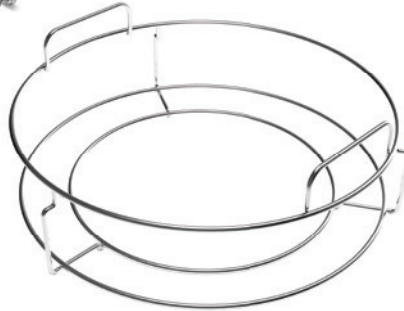

1-Piece convEGGtor Basket

ITEM #	EAN #	SIZE	CASE
121196	665719121196	XL	3
120724	665719120724	L	4
127242	665719127242	M	4