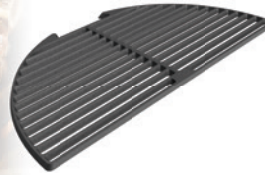

## Dual-Sided Cast Iron Cooking Grids

For perfect sear marks on your food, utilize the superior heat conductivity of the dual-sided Cast Iron Cooking Grid as an alternative to the Stainless Cooking Grid. The cast iron gets very hot and retains heat, turning it into a perfect searing surface. Flip the grid over for a flat searing surface for fish or seafood.