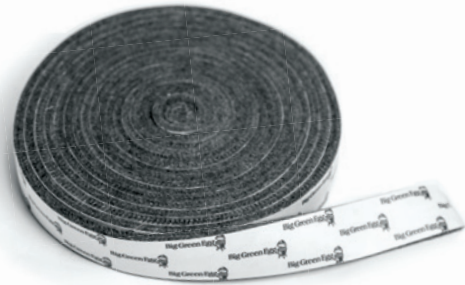

Basic Components

High-Temperature Gasket Kits

ITEM #	EAN #	SIZE	CASE
113726	665719113726	2XL* - L	6
113733	665719113733	M - MN	6

*2XL, XXL require two gasket kits