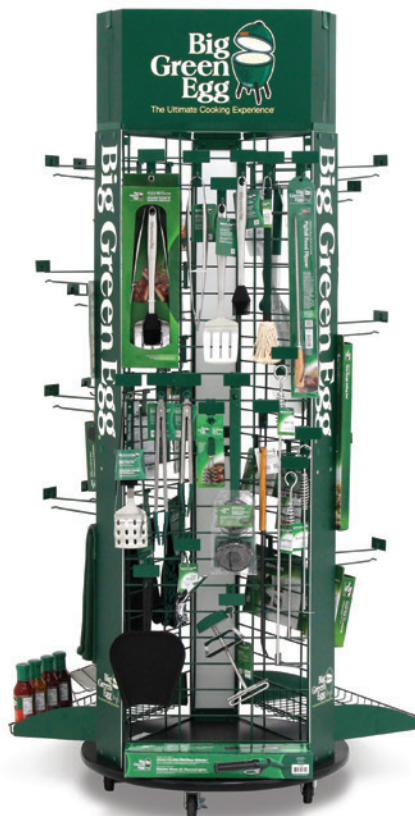

ITEM #	EAN #	DESCRIPTION	CASE
116413	665719116413	3-Panel EGGcessory Rack	1
116444	665719116444	Replacement Brochure Holder	1
116468	665719116468	Replacement Header Card - Standard	1
116420	665719116420	Replacement Peg hooks	1
116437	665719116437	Replacement Wire Shelf	1

Big Green Egg LifeStyle Magazine

This newsstand quality magazine is a unique collection of personality profiles, cooking tips and Big Green Egg product information – every customer should leave with this educational and entertaining sales tool.

ITEM #	EAN #	CASE
117762	665719117762	50