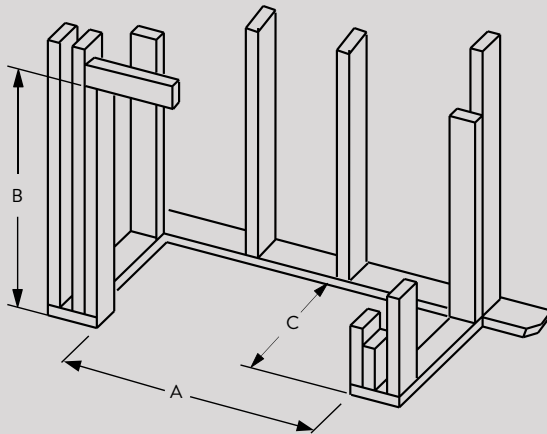

Red Herringbone Ceramic Fiber Liner

Buff Rustic Stacked Ceramic Fiber Liner

Buff Herringbone Ceramic Fiber Liner

FLAT WALL FRAMING SPECIFICATIONS

MONTEBELLO DLX 40 MONTEBELLO DLX 45

A	50-3/4"	56-7/8"
B	45"	50"
C	26"	26"

CORNER FRAMING SPECIFICATIONS

MONTEBELLO DLX 40 MONTEBELLO DLX 45

D	50-5/8"	56-3/4"
E	83-5/8"	89-7/8"
F	41-7/8"	44-7/8"
G	59-1/8"	63-1/2"

IMPORTANT NOTES:

As with any fireplace, this appliance is extremely hot during operation. Read and understand all operating instructions before using this appliance. For further information, consult your dealer.