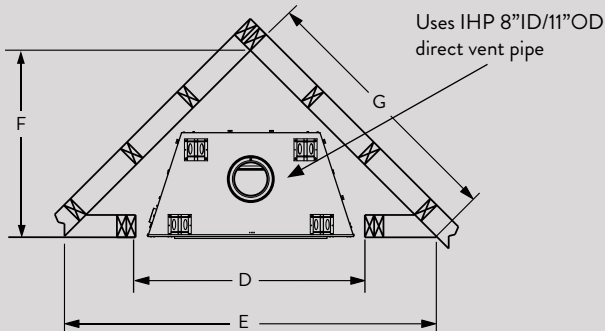

Red Herringbone Ceramic Fiber Liner

Buff Rustic Stacked Ceramic Fiber Liner

Buff Herringbone Ceramic Fiber Liner

FLAT WALL FRAMING SPECIFICATIONS

MONTEBELLO DLX 40 MONTEBELLO DLX 45

A	50-3/4"	56-7/8"
B	45"	50"
C	26"	26"

CORNER FRAMING SPECIFICATIONS

MONTEBELLO DLX 40 MONTEBELLO DLX 45

D	50-5/8"	56-3/4"
E	83-5/8"	89-7/8"
F	41-7/8"	44-7/8"
G	59-1/8"	63-1/2"

IMPORTANT NOTES:

As with any fireplace, this appliance is extremely hot during operation. Read and understand all operating instructions before using this appliance. For further information, consult your dealer.