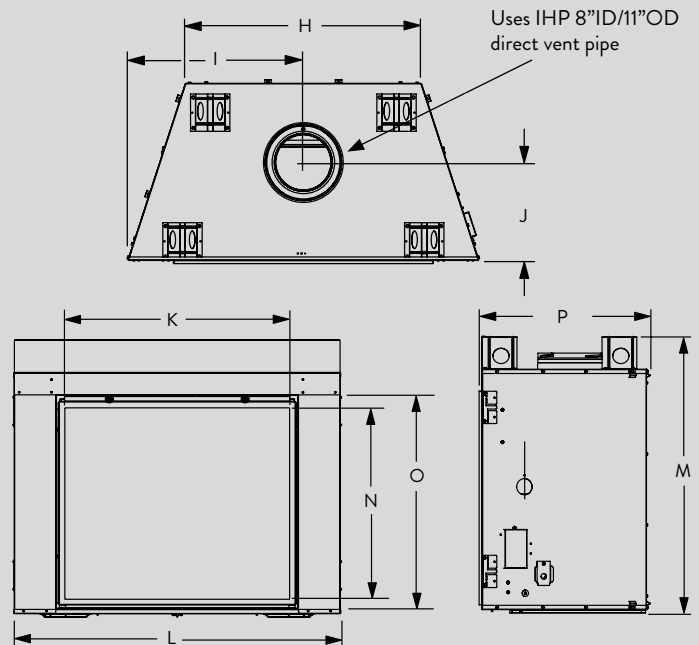

CORNER FRAMING SPECIFICATIONS

MONTEBELLO DLX 40 MONTEBELLO DLX 45

D	50-5/8"	56-3/4"
E	83-5/8"	89-7/8"
F	41-7/8"	44-7/8"
G	59-1/8"	63-1/2"

IMPORTANT NOTES:

As with any fireplace, this appliance is extremely hot during operation. Read and understand all operating instructions before using this appliance. For further information, consult your dealer.

APPLIANCE SPECIFICATIONS

MONTEBELLO DLX 40 MONTEBELLO DLX 45

H	34"	40-1/8"
I	25-5/16"	28-3/8"
J	14-1/8"	14-1/8"
K	34-3/4"	40-59/64"
L	50-5/8"	56-11/16"
M	45"	50"
N	29-9/32"	34-1/2"
O	33-3/32"	38-3/32"
P	26-15/32"	26-15/32"