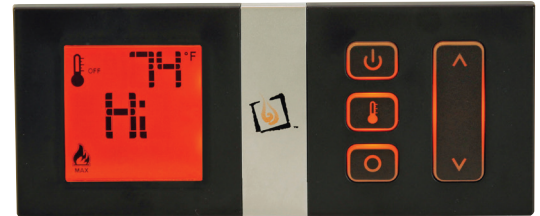

ProBuilder™ 36 CF See-Thru

TRADITIONAL GAS FIREPLACE

FIREPLACE
X
XTORDINAIR
FIREPLACEX.COM

The ProBuilder 36 CF See-Thru is shown with the Black Glass Fireback, and Birch Log Set.

The ProBuilder 36 Clean Face See-Thru Deluxe is the perfect choice for anyone wanting to divide two separate rooms. The unique see-thru design of this fireplace adds visual depth and dimension to any space, while showcasing two stunning views of the fire. The ProBuilder 36 See-Thru is ideal for providing supplemental warmth to up to 1,500 square feet or smaller spaces. Our standard Comfort Control™ give you complete heating control with a 70% turn down rate. It comes standard with a full function GreenSmart™ Remote control, 180 CFM fan, and with the spectacular Ember-Glo™ ember bed lighting. Choose between two high definition log sets and two fireback options to make your fireplace your own. The ProBuilder 36 Clean Face See-Thru Deluxe works without electricity to provide back-up heat to keep your family comfortable all year long.

ProBuilder™ 36 CF See-Thru TRADITIONAL GAS FIREPLACE

SPECIFICATIONS

180 CFM Variable Speed Convection Fan

Heating Capacity*: Up to 1,800 Sq. Ft.

BTU/Hr Input: 11,000 (NG), 10,000 (LP) to 37,500 NG/LP, up to 73% turn-down rate

P4 Efficiency: 68.45% NG, 68.43% LP

Steady State Efficiency: Up to 78.77% NG, 80.16% LP

Viewing Area: Tempered Glass: 30-1/8" W x 26-1/8" H x 2 sides (1,570 sq. in.)

*Heating capacity will vary with floor plan, insulation, and outside temperature

STANDARD FEATURES DELUXE MODELS - Includes a combination of incredible exclusive features.

- Continuous Pilot or GreenSmart® Ignition Modes
- Under-lit Accent Lighting
- 110 V Power Required, Built-in Automatic Battery Backup
- 180 CFM Variable Speed Convection Fan
- All Functions Are Controlled From the standard GreenSmart® Multi-Function Wireless Thermostat Remote Control