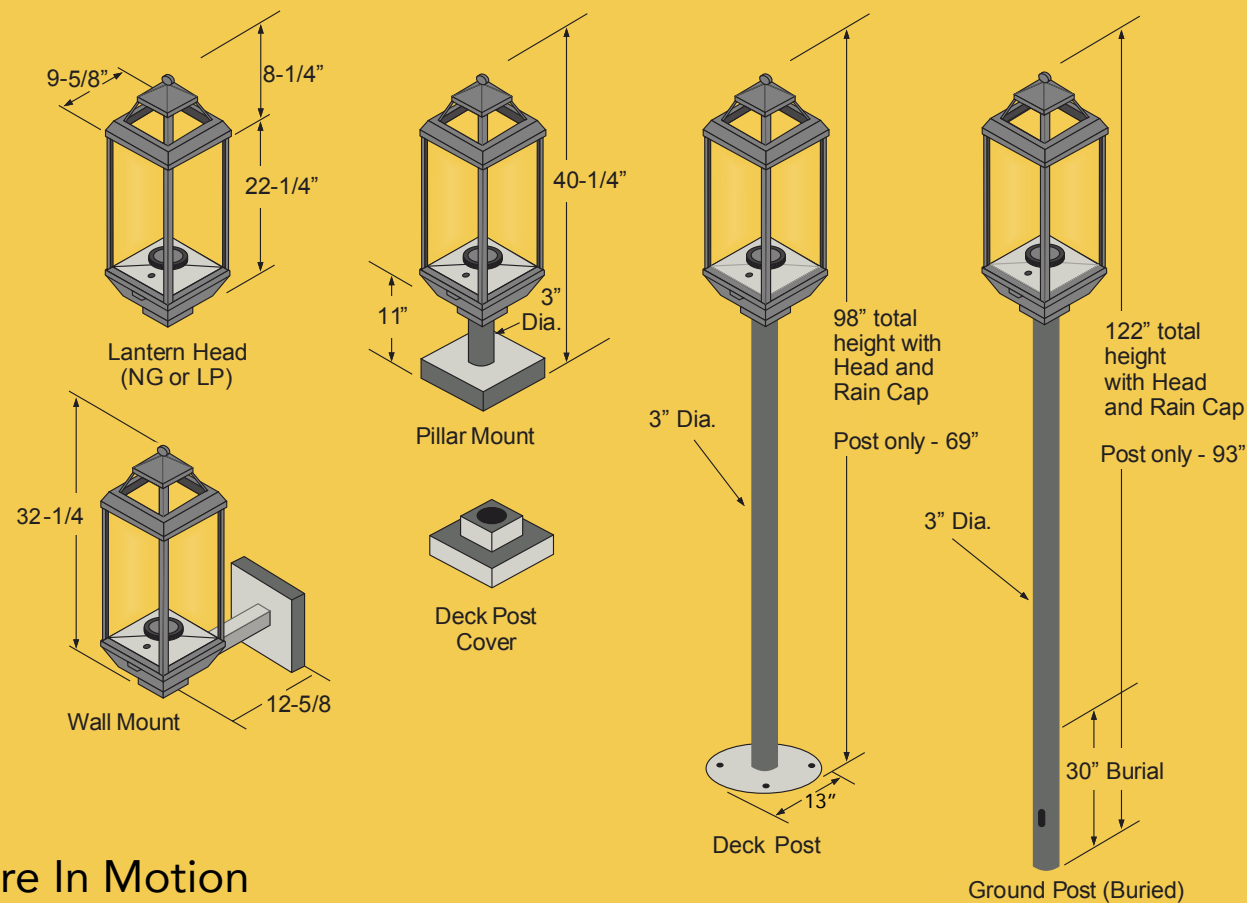

The signature spiraling flames of the Tempest Torch™ and Tempest Lantern™ reach a height of 17 inches and provide up to 20,000 BTUs. The four-sided, 18-inch tall open-air tempered glass housing is designed to prevent the flame from going out during high winds or rainfall, but includes an automatic gas safety shutoff valve, should the flame ever go out.

FEATURES YOU ARE GOING TO LOVE

- The Tempest Torch™ and Tempest Lantern™ can be installed in four different applications:
 - Ground Post
 - Deck Post
 - Pillar Mount
 - Wall Mount
- Automatic gas shutoff for added safety if the flame ever goes out.
- Tempered glass panels are easy to remove for cleaning and service.
- The Tempest Torch™ features a durable stainless steel frame and burner.
- The Tempest Lantern™ features a durable, high temperature black powder coated frame and cap.
- Removable rain cap included (*Tempest Torch™ only*)
- Install up to six torches or lanterns on a single transformer, and up to five transformers on a single 120 volt 15 amp circuit. This can give you up to 30 torches or lanterns on a single circuit! (*Also works with any combination of Fire Garden™ Outdoor Firepit Burners or Complete Firepits*)

20K Tempest Torch™

20K Tempest Lantern™

These four Pillar Mounted Tempest Torches elevate this deck into the ultimate outdoor entertainment space

Minimum Clearances To Combustibles

Floor: 2.5" combustible floor to bottom (base) of torch
Walls: 8" measured from glass surface
Ceiling: 26" measured from the torch top (glass frame) with or without the rain cap. (Refer to the Owner's Manual for further details)

Minimum Clearances To Combustibles

Ground: The distance from ground level to the top of the lantern shall be a minimum of 7 ft. (2.1M) where installed within 2 feet (0.6M) of public walkways.

Walls: 10" measured from glass surface