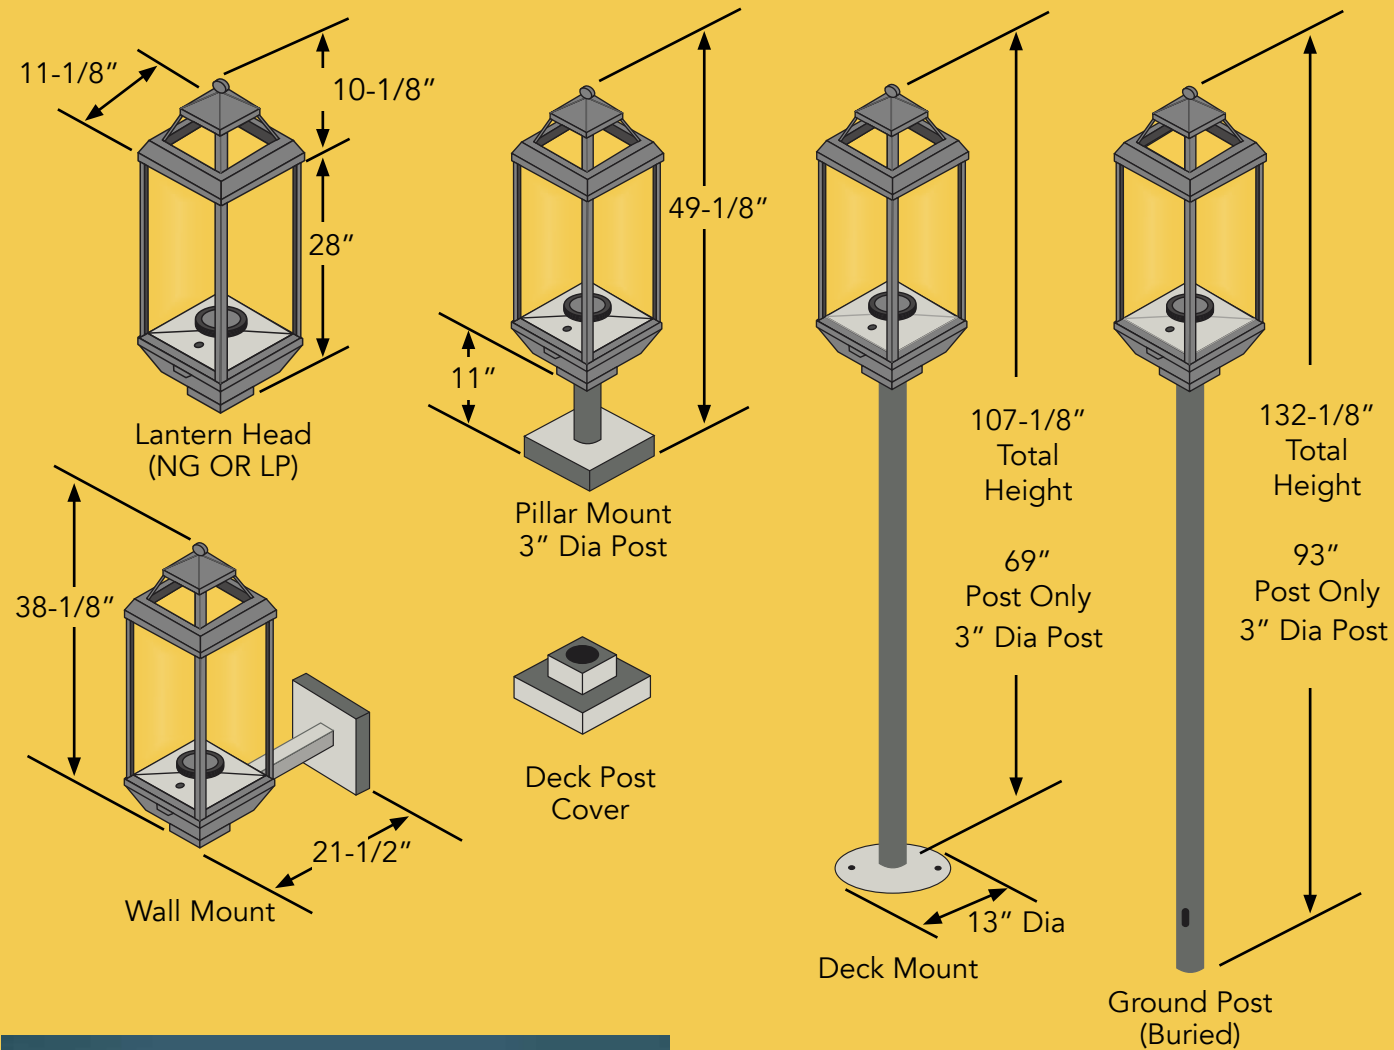

NEW 50K Tempest Lantern™

Featuring a larger-than-life flame and bold presentation of fire, this massive 50,000 BTU Tempest Lantern™ will create the ultimate focal point and gathering space for any outdoor setting! This showstopper is 40% larger than our standard 20K Tempest Lantern™.

The 50K Tempest Lantern™ is only available in Electronic Ignition and features the All-Weather 24V Hot Shot™ Electronic Ignition system. This model is set up for NG and comes with an LP conversion kit.