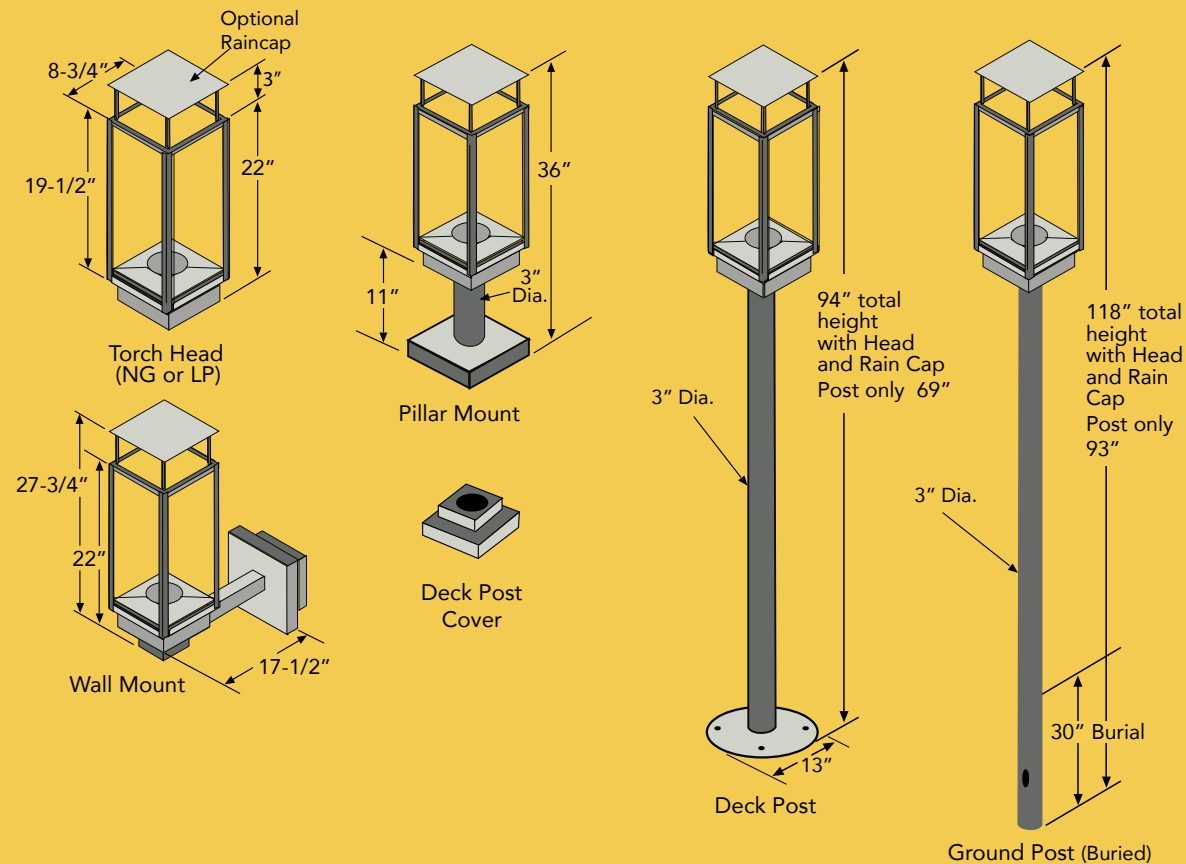

The signature spiraling flames of the Tempest Torch™ and Tempest Lantern™ reach a height of 17 inches and provide up to 20,000 BTUs. The four-sided, 18-inch tall open-air tempered glass housing is designed to prevent the flame from going out during high winds or rainfall, but includes an automatic gas safety shutoff valve, should the flame ever go out.

FEATURES YOU ARE GOING TO LOVE

- The Tempest Torch™ and Tempest Lantern™ can be installed in four different applications:
 - Ground Post
 - Deck Post
 - Pillar Mount
 - Wall Mount
- Automatic gas shutoff for added safety if the flame ever goes out.
- Tempered glass panels are easy to remove for cleaning and service.
- The Tempest Torch™ features a durable stainless steel frame and burner.
- The Tempest Lantern™ features a durable, high temperature black powder coated frame and cap.
- Removable rain cap included (*Tempest Torch™ only*)
- Install up to six torches or lanterns on a single transformer, and up to five transformers on a single 120 volt 15 amp circuit. This can give you up to 30 torches or lanterns on a single circuit! (*Also works with any combination of Fire Garden™ Outdoor Firepit Burners or Complete Firepits*)

20K Tempest Torch™

20K Tempest Lantern™

These four Pillar Mounted Tempest Torches elevate this deck into the ultimate outdoor entertainment space

Minimum Clearances To Combustibles

Floor: 2.5" combustible floor to bottom (base) of torch
Walls: 8" measured from glass surface
Ceiling: 26" measured from the torch top (glass frame) with or without the rain cap. (Refer to the Owner's Manual for further details)

Minimum Clearances To Combustibles

Ground: The distance from ground level to the top of the lantern shall be a minimum of 7 ft. (2.1M) where installed within 2 feet (0.6M) of public walkways.

Walls: 10" measured from glass surface